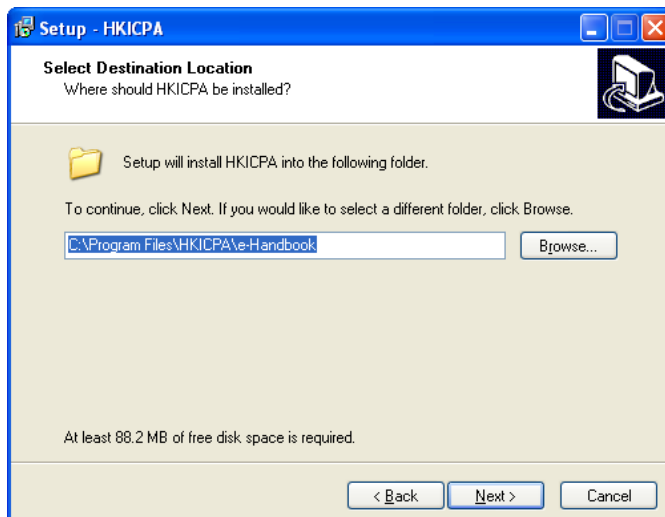

A) System Requirements

- Pentium III or above CPU
- Microsoft Windows XP / Vista / 7 (32 bit / 64bit)
- Acrobat Reader 9.0 or above required

B) How to install HKICPA Member e-Handbook?

(1) Double click the Setup file icon:

(2) Click "Next".

(3) Click "Next" button

(4) Click "Next" button again

(5) Click "Next" button

(6) Click "install" button now

(7) Wait until you see the screen below and click "Finish" button

(8) Installation is now completed. You will see the screen below: