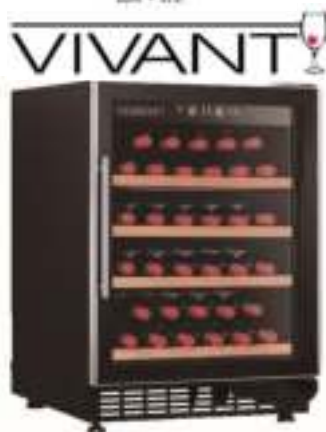

Vinvant Wine Cellar Series (1-year Warranty) **Free Delivery

Model: CV150MDC Dual Temperature Zone Wine Cellar 150 Bottles	Suggested Retail Price: $12,998	Staff Offer $9,600
Model: V90MCB Single Temperature Zone Wine Cellar 90 Bottles	Suggested Retail Price: $ 9,998	Staff Offer $7,400
Model: V70MCB Single Temperature Zone Wine Cellar 70 Bottles	Suggested Retail Price: $6,998	Staff Offer $5,300
Model: CV50MDI Dual Temperature Zone Wine Cellar 50 Bottles	Suggested Retail Price: $5,998	Staff Offer $4,600
Model: V40MCB Single Temperature Zone Wine Cellar 40 Bottles	Suggested Retail Price: $4,998	Staff Offer $3,900
Model: CV32MD Dual Temperature Zone Wine Cellar 32 Bottles	Suggested Retail Price: $2,998	Staff Offer $2,100
Model: CV24M Single Temperature Zone Wine Cellar 24 Bottles	Suggested Retail Price: $2,388	Staff Offer $2,000
Model: V20M Single Temperature Zone Wine Cellar 20 Bottles	Suggested Retail Price: $2,188	Staff Offer $1,730
Model: V12M Single Temperature Zone Wine Cellar 12 Bottles	Suggested Retail Price: $1,188	Staff Offer $1,120