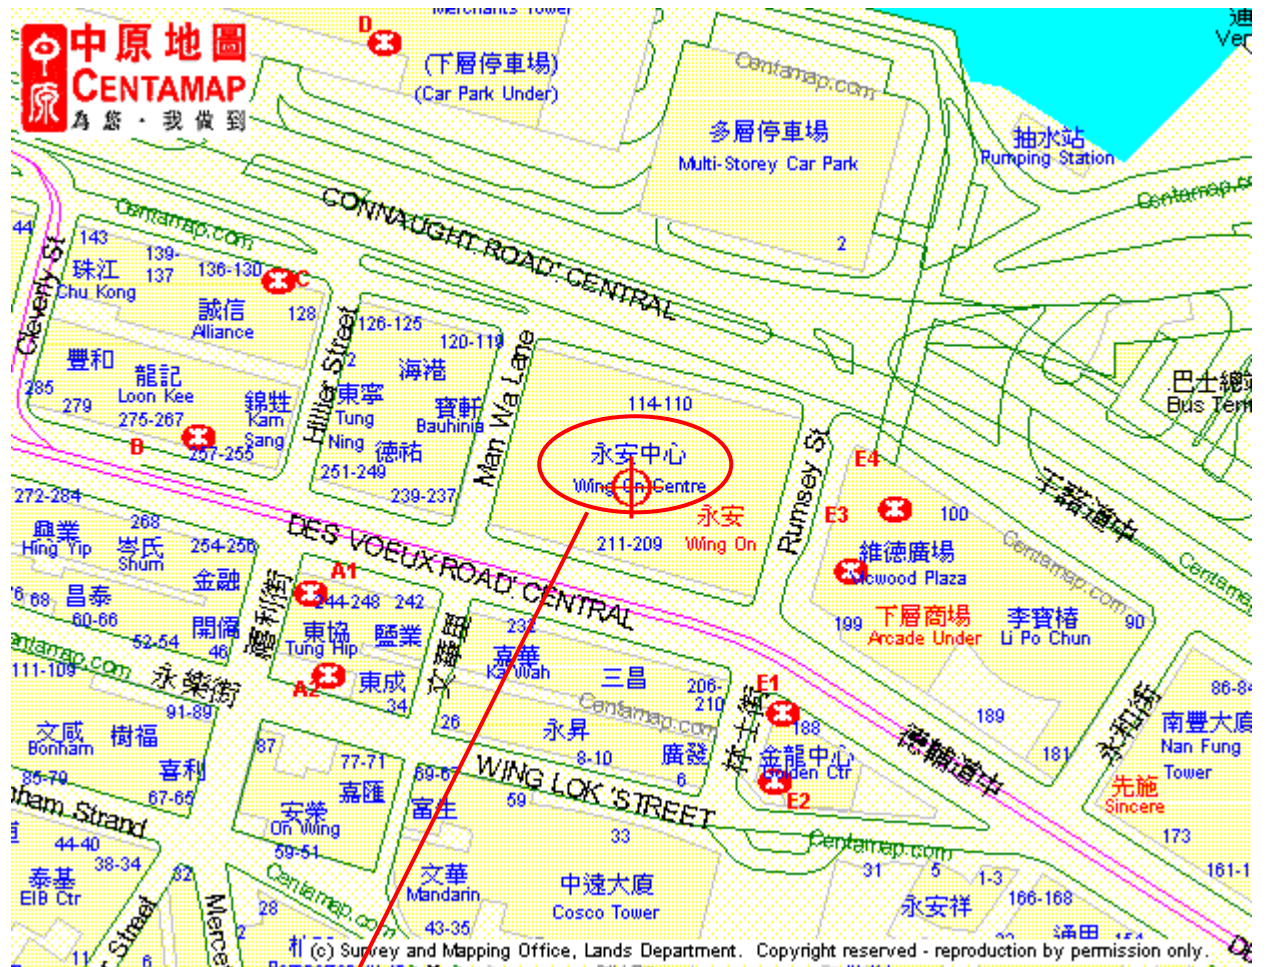

Location map - BDO Training Centre

BDO Training Centre

**25/F Wing On Centre,
111 Connaught Road Central,
Hong Kong**

Note: Please take Exit E3 of Sheung Wan MTR station