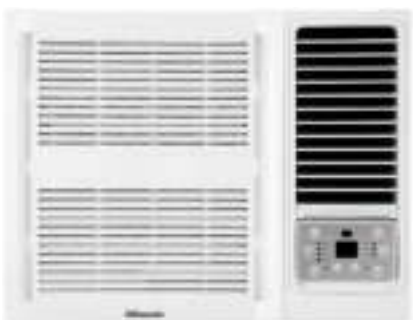

**Carrier**

**Rasonic Window Type Air-Conditioner - with remote control**

- Model : RCX18HA 2HP - Suggest Retail Price \$7,700 **Staff Offer \$4,520**
- Model : RCX12HA 1.5HP - Suggest Retail Price \$6,400 **Staff Offer \$3,620**
- Model : RCX9HA 1HP - Suggest Retail Price \$5,200 **Staff Offer \$2,860**
- Model : RCX7HA 3/4HP - Suggest Retail Price \$4,200 **Staff Offer \$2,280**