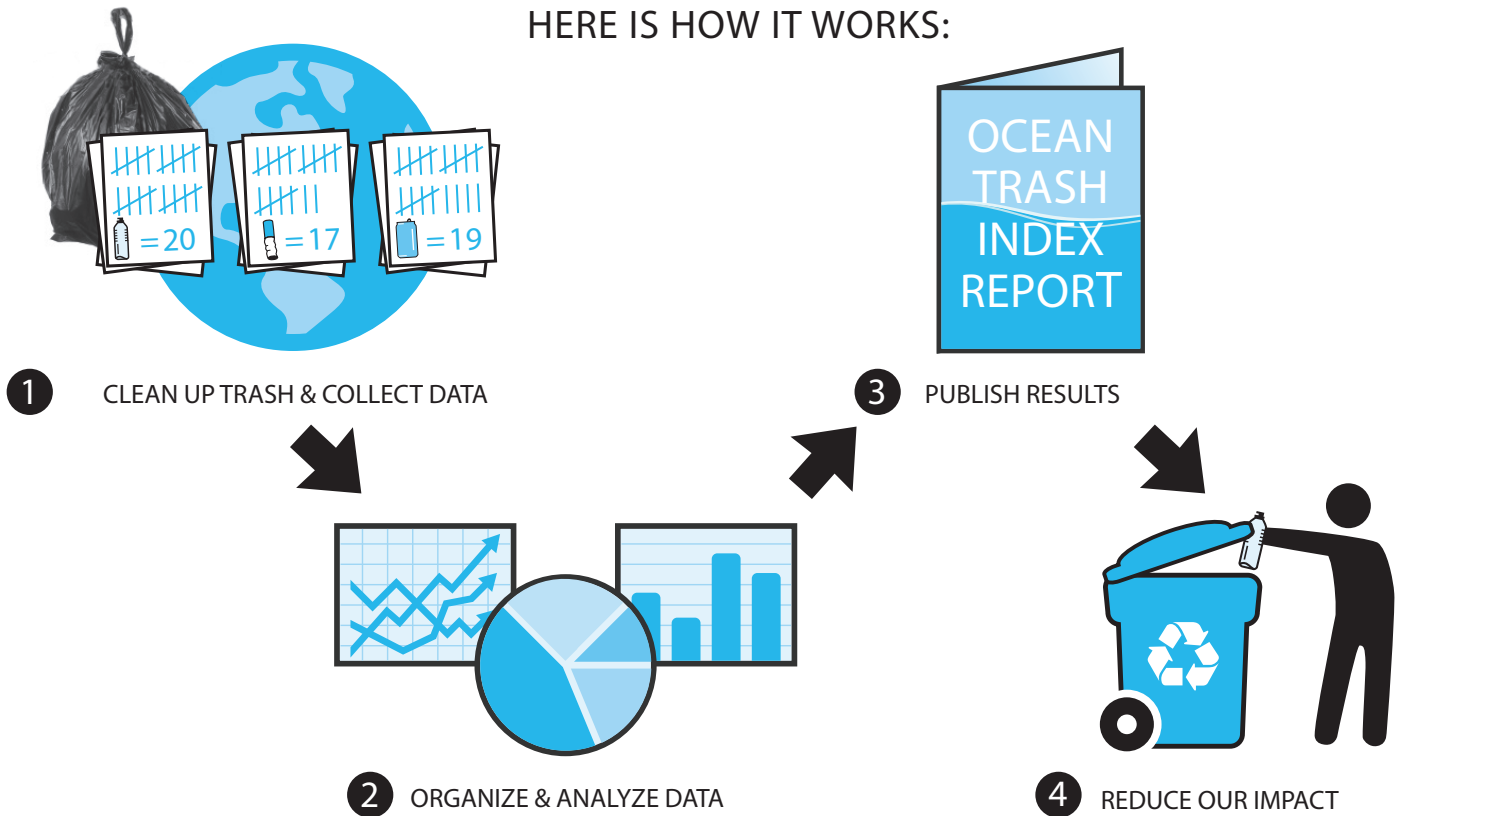

VOLUNTEER

OCEAN TRASH DATA FORM

清潔香港
HONG KONG
CLEANUP

Brought to you by:

NOMURA

Trash ranks as one of the most serious pollution problems choking our planet. Far more than an eyesore, a rising tide of litter threatens human health, wildlife, communities and economies around the world. Our planet faces many challenges, but trash should not be one of them. Ocean trash is entirely preventable, and the data you collect is part of the solution. The Hong Kong Cleanup is part of the world's largest environmental volunteer effort.

HERE IS HOW IT WORKS:

SITE INFORMATION:

Cleanup Site Name:

District or Neighborhood:

Country:

TYPE OF CLEANUP: Land: Underwater: Watercraft:

MOST UNUSUAL ITEM COLLECTED:

NUMBER OF VOLUNTEERS WORKING ON THIS CARD: