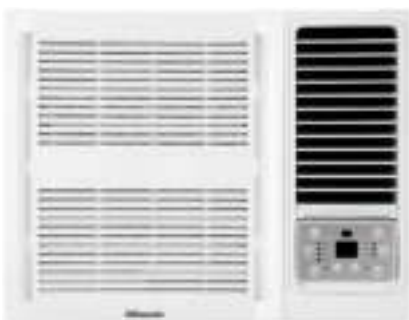

For any enquiries, please contact *Raymond Fan* of Easy Stores Ltd Contact No : 9838-3404 (whatsapp) Email : raymondf@hk-esl.com