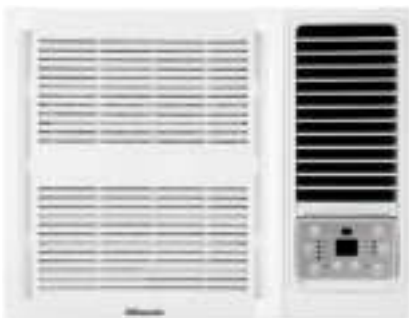

For any enquiries, please contact *Raymond Fan* of Easy Stores Ltd **Contact No : 9838-3404 (whatsapp) Email : raymondf@hk-esl.com**