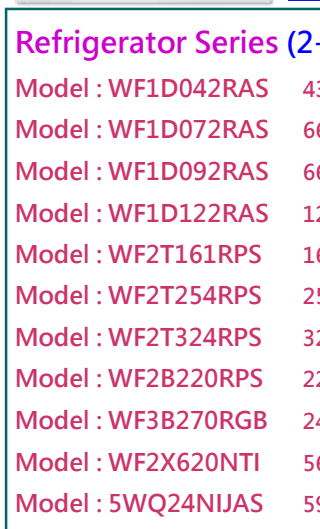

Refrigerator Series (2-year Whirlpool Warranty)

*FREE DELIVERY

**FREE INSTALLATION

Model : WF1D042RAS	43L Single Door Fridge-Silver Grey(HxWxD): 440x510x470mm	SRP $1,848	Staff Offer $1,250
Model : WF1D072RAS	66L Single Door Fridge-Silver Grey(HxWxD): 700x480x450mm	SRP $2,048	Staff Offer $1,550
Model : WF1D092RAS	66L Single Door Fridge-Silver Grey(HxWxD): 850x480x450mm	SRP $2,148	Staff Offer $1,650
Model : WF1D122RAS	122L Single Door Fridge-Steel (Hx WxD): 840x495x558mm	SRP $2,448	Staff Offer $1,800
Model : WF2T161RPS	168L 2-Door Fridge-Platinum Silver(HxWxD): 1394x494x577mm	SRP $3,498	Staff Offer $2,500
Model : WF2T254RPS	251L 2-Door Fridge-Platinum Silver(HxWxD): 1656x550x605mm	SRP $4,598	Staff Offer $3,350
Model : WF2T324RPS	321L 2-Door Fridge-Platinum Silver(HxWxD): 1696x595x675mm	SRP $5,648	Staff Offer $3,850
Model : WF2B220RPS	228L 2-Door Fridge-Platinum Silver(HxWxD): 1630x550x605mm	SRP $4,798	Staff Offer $3,300
Model : WF3B270RGB	241L 3-Door Fridge-Glass Burgundy(HxWxD): 1591x550x668mm	SRP $5,590	Staff Offer $4,330
Model : WF2X620NTI	569L 2-Door Fridge-Platinum Silver(HxWxD): 1802x915x727mm	SRP $11,390	Staff Offer $9,400
Model : 5WQ24NIJAS	591L 4-Door Fridge-Platinum Silver(HxWxD): 1875x910x710mm	SRP $16,800	Staff Offer $11,300